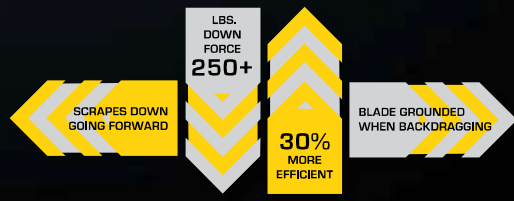

29HD

Commercial Plow Performance

SERIES 2

3/4 Ton F-250, Ram 2500, 2500 Sierra, 2500 Silverado

1 Ton F-350, Ram 3500, 3500 Sierra, 3500 Silverado

You MUST see your retailer or check online application guide for current truck application information

Built to last, the 29HD Series 2 is a heavy-duty commercial plow optimized for weight to fit more trucks. It's custom engineered to receive optional E-Z Switch™ Wings to move even more snow.

MAXIMUM SNOW MOVING CAPACITY

29HD with
3" Box Wings

29HD with
9" Box Wings

DOWNPRESSURE® OPTIONAL

FEATURES

29HD SERIES 2 SPECS

Two sizes of E-Z Switch™
Wings available: (3" and 9") —
a universal mount system that
allows accessories to be
changed in seconds!

■ Patented Ground Hugger™ Blade Design

■ Pre-Drilled Top Blade Rail

- Allows for E-Z Installation of E-Z Fit Deflector

■ Robust Full-Load Trip Springs

■ Custom designed to accept E-Z Switch™ Wings

Blade Width	7'6"	8'0"
30° Plowing Width	78"	83"
Blade Height	29"	29"
Blade Thickness	12 Gauge	12 Gauge
Cutting Edge (1080 Steel)	3/8" x 6"	3/8" x 6"
Vertical Ribs	7	7
Trip Springs: Extension	2	2
Plow Shoes	Optional	Optional
LED Lights Thermosensitive Heated	Standard	Standard
Energy Smart System™ Technology	Standard	Standard
Drive-in Mount	Standard	Standard
Paint: Triple Coat Protection	Standard	Standard
Shock Killer™ System	Standard	Standard
FlexForce Frame	Standard	Standard
DownPressure® Hydraulic System	Optional	Optional
Wireless Pro-Control 2 Plus	Optional	Optional
E-Z Switch™ Wings (3" or 9")	Optional	Optional
Weight	571 lbs.*	635 lbs.*