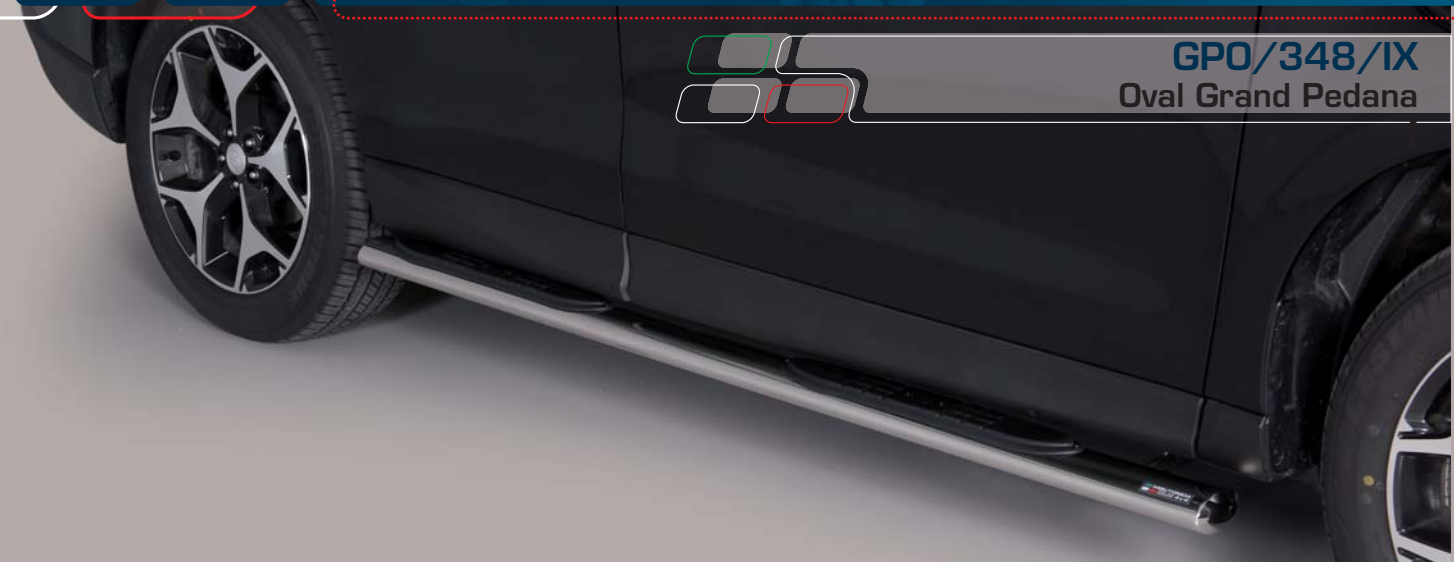

SUBARU FORESTER 2013

GPO/348/IX
Oval Grand Pedana